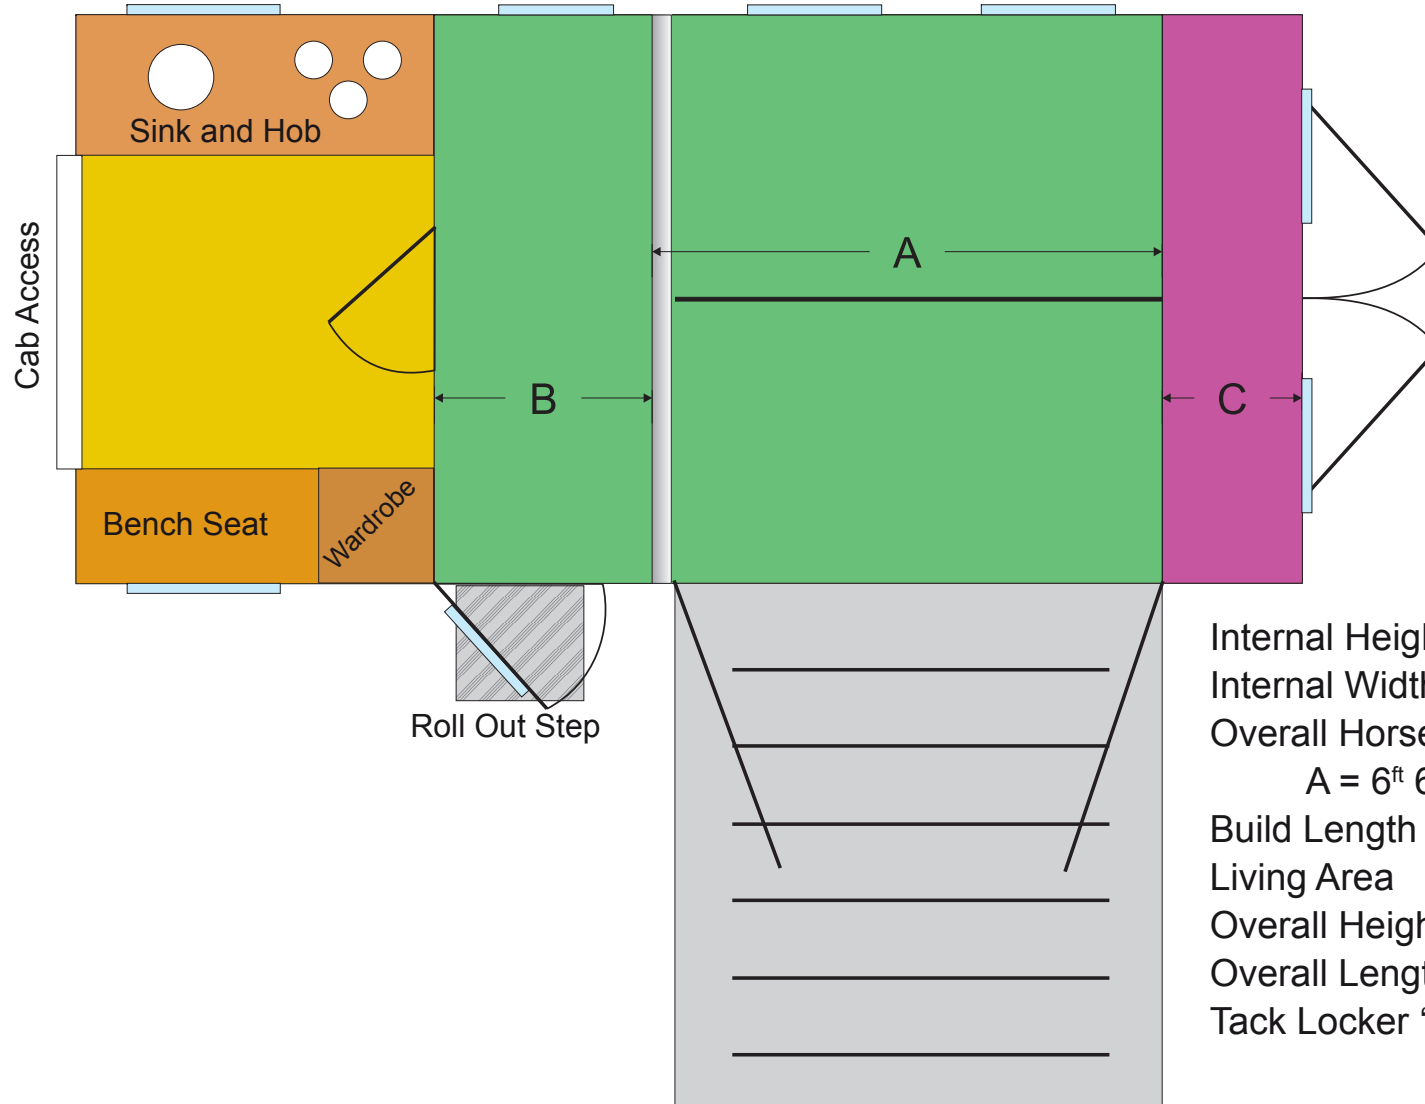

Trophy Twin LWB (plan view)

Internal Height	7ft 9 ^{ins}
Internal Width	7ft 5 ^{ins}
Overall Horse Area	9ft 6 ^{ins}
A = 6ft 6 ^{ins}	B = 3ft
Build Length	16ft
Living Area	7ft x 4ft 8 ^{ins}
Overall Height	10ft 8 ^{ins}
Overall Length inc. Cab	21ft 2 ^{ins}
Tack Locker 'C'	1ft 8 ^{ins}