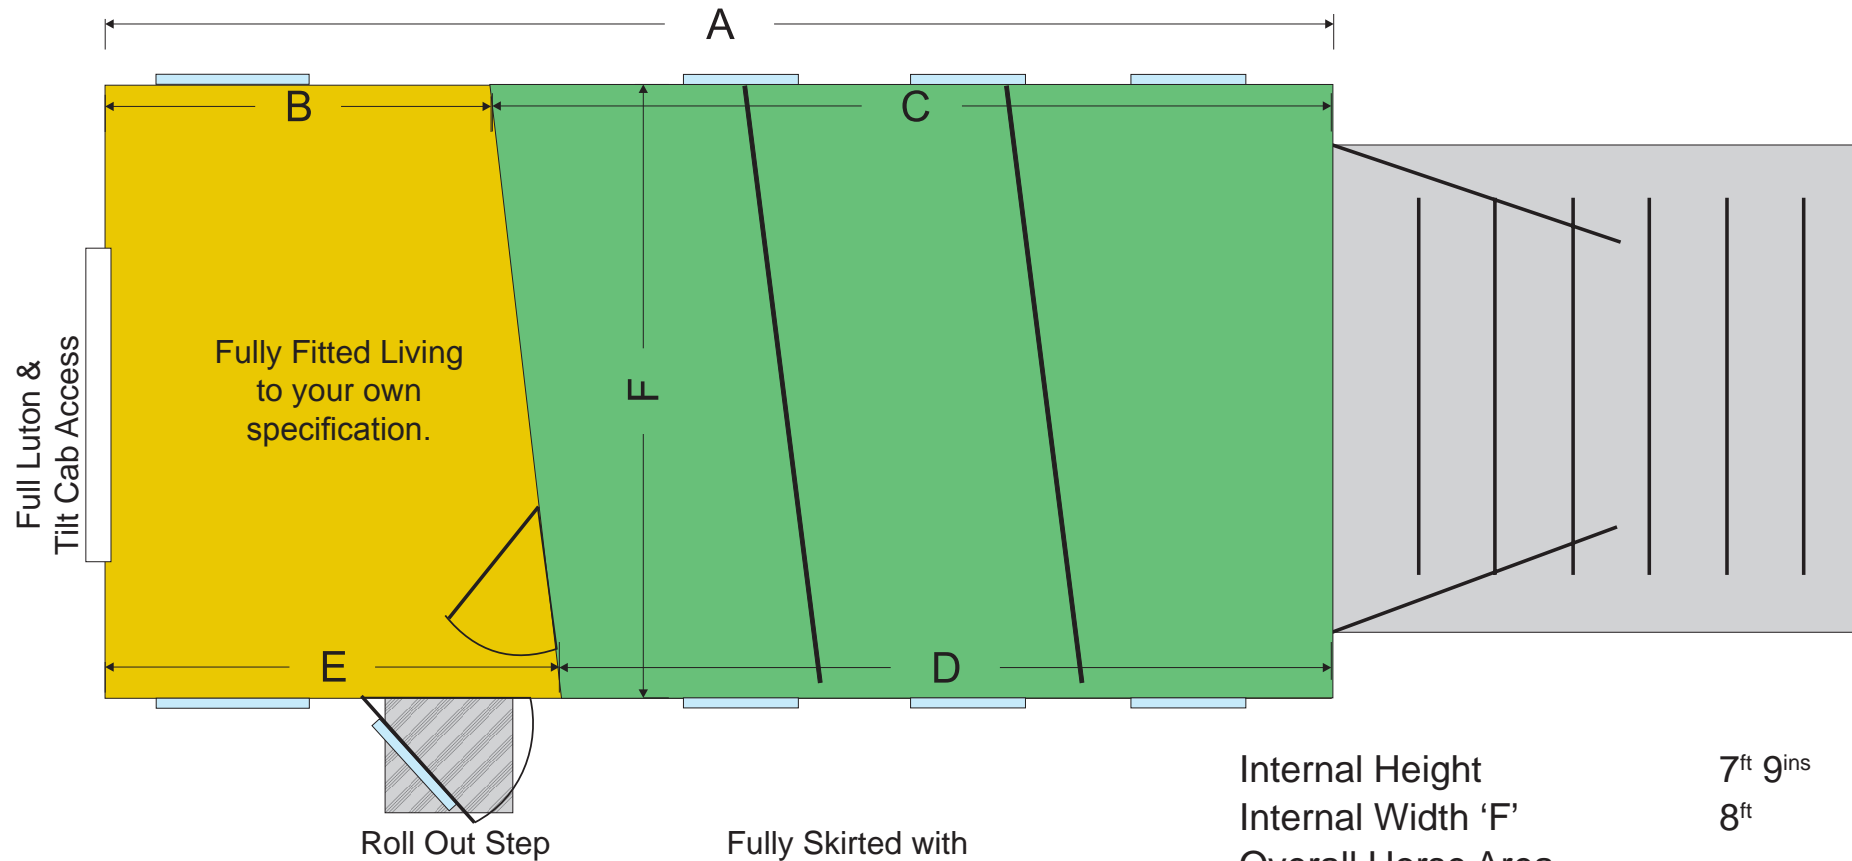

Trophy Twin Coachbuilt Rear Load *(plan view)*

Roll Out Step

Fully Skirted with
Lockers and
Battery Access

Internal Height	7ft 9ins
Internal Width 'F'	8ft
Overall Horse Area	
C = 11ft	D = 10ft
Build Length 'A'	18ft or 20ft
Living Area Unfitted	
B = 5ft	E = 6ft
Overall Height	10ft 8ins