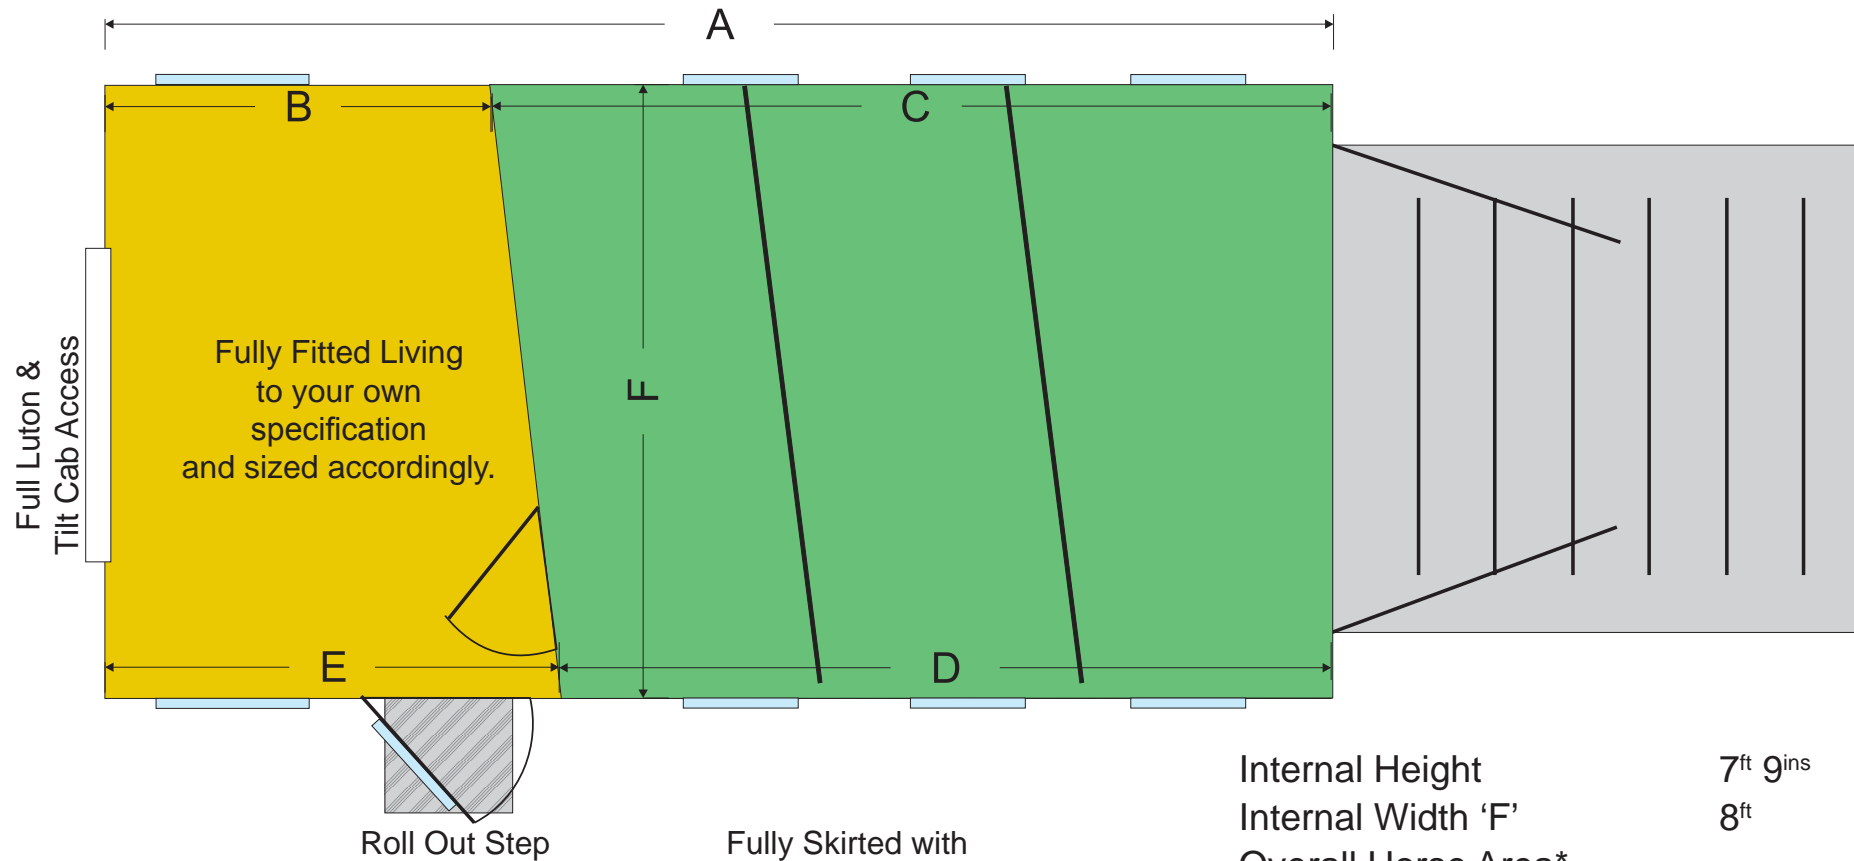

Conversion Build on Iveco or DAF or built to your own chassis (plan view)

Internal Height	7ft 9 ^{ins}
Internal Width 'F'	8ft
Overall Horse Area*	C = 11ft D = 10ft
Build Length 'A'	18ft or 20ft
Living Area Unfitted	B = 5ft E = 6ft
Overall Height	10ft 8 ^{ins}

**Horse area usually 2/3rd of overall length, but can be adjusted to suit Polo/Hunting.*