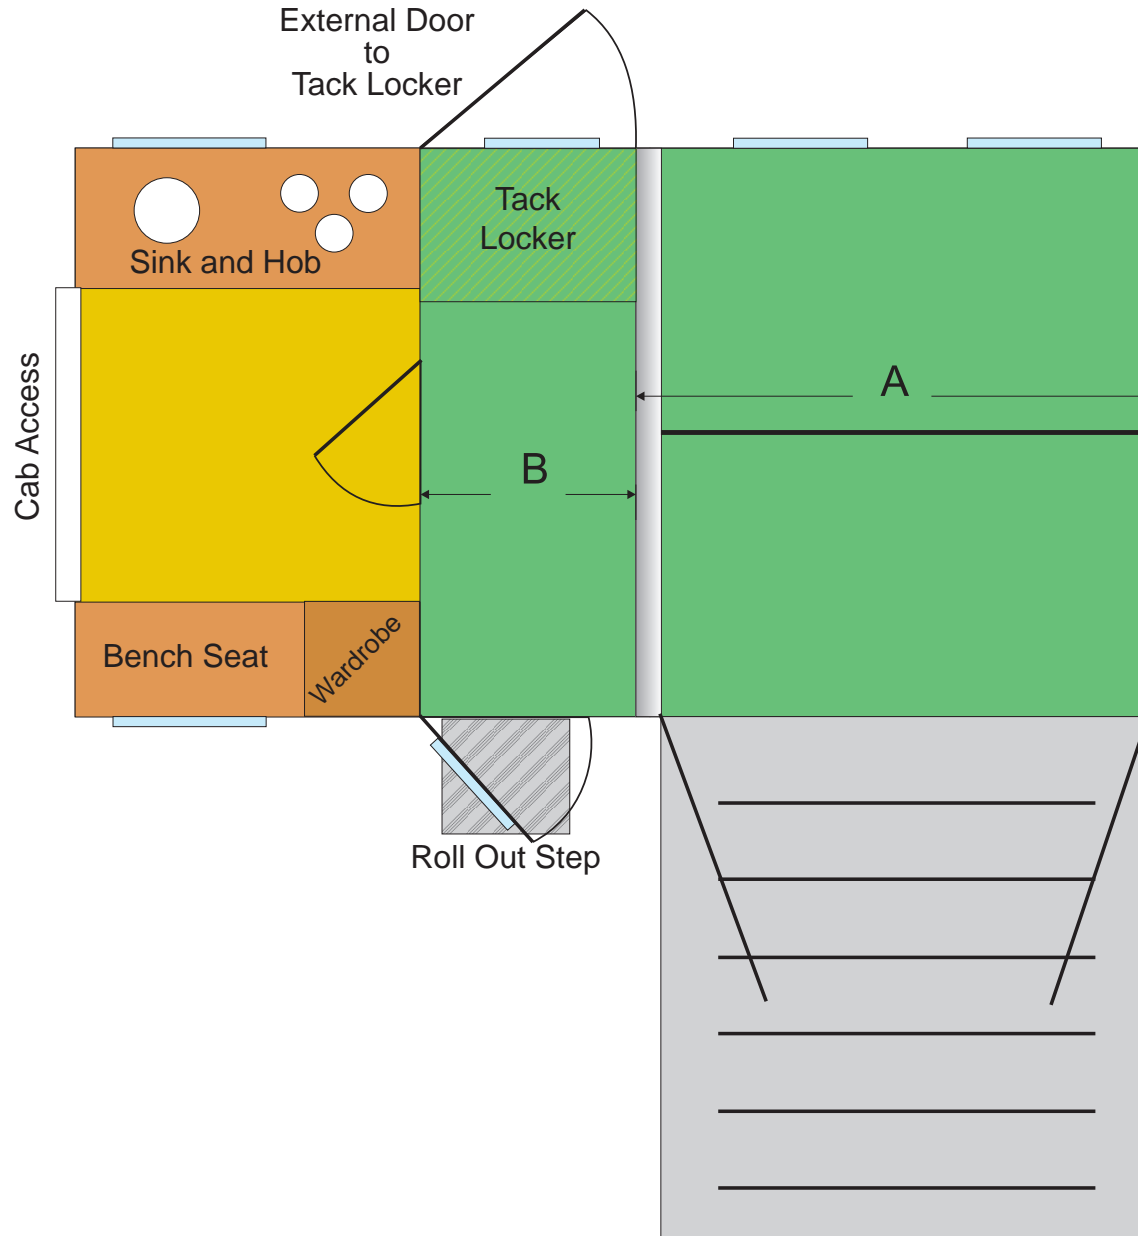

Trophy Twin SWB (plan view)

Internal Height	7ft 9 ^{ins}
Internal Width	7ft 5 ^{ins}
Overall Horse Area	9ft 6 ^{ins}
A = 6ft 6 ^{ins}	B = 3ft
Build Length	14ft
Tack Locker	2ft x 2ft 10 ^{ins}
Living Area	7ft x 4ft 6 ^{ins}
Overall Height	10ft 8 ^{ins}
Overall Length inc. Cab	19ft 6 ^{ins}