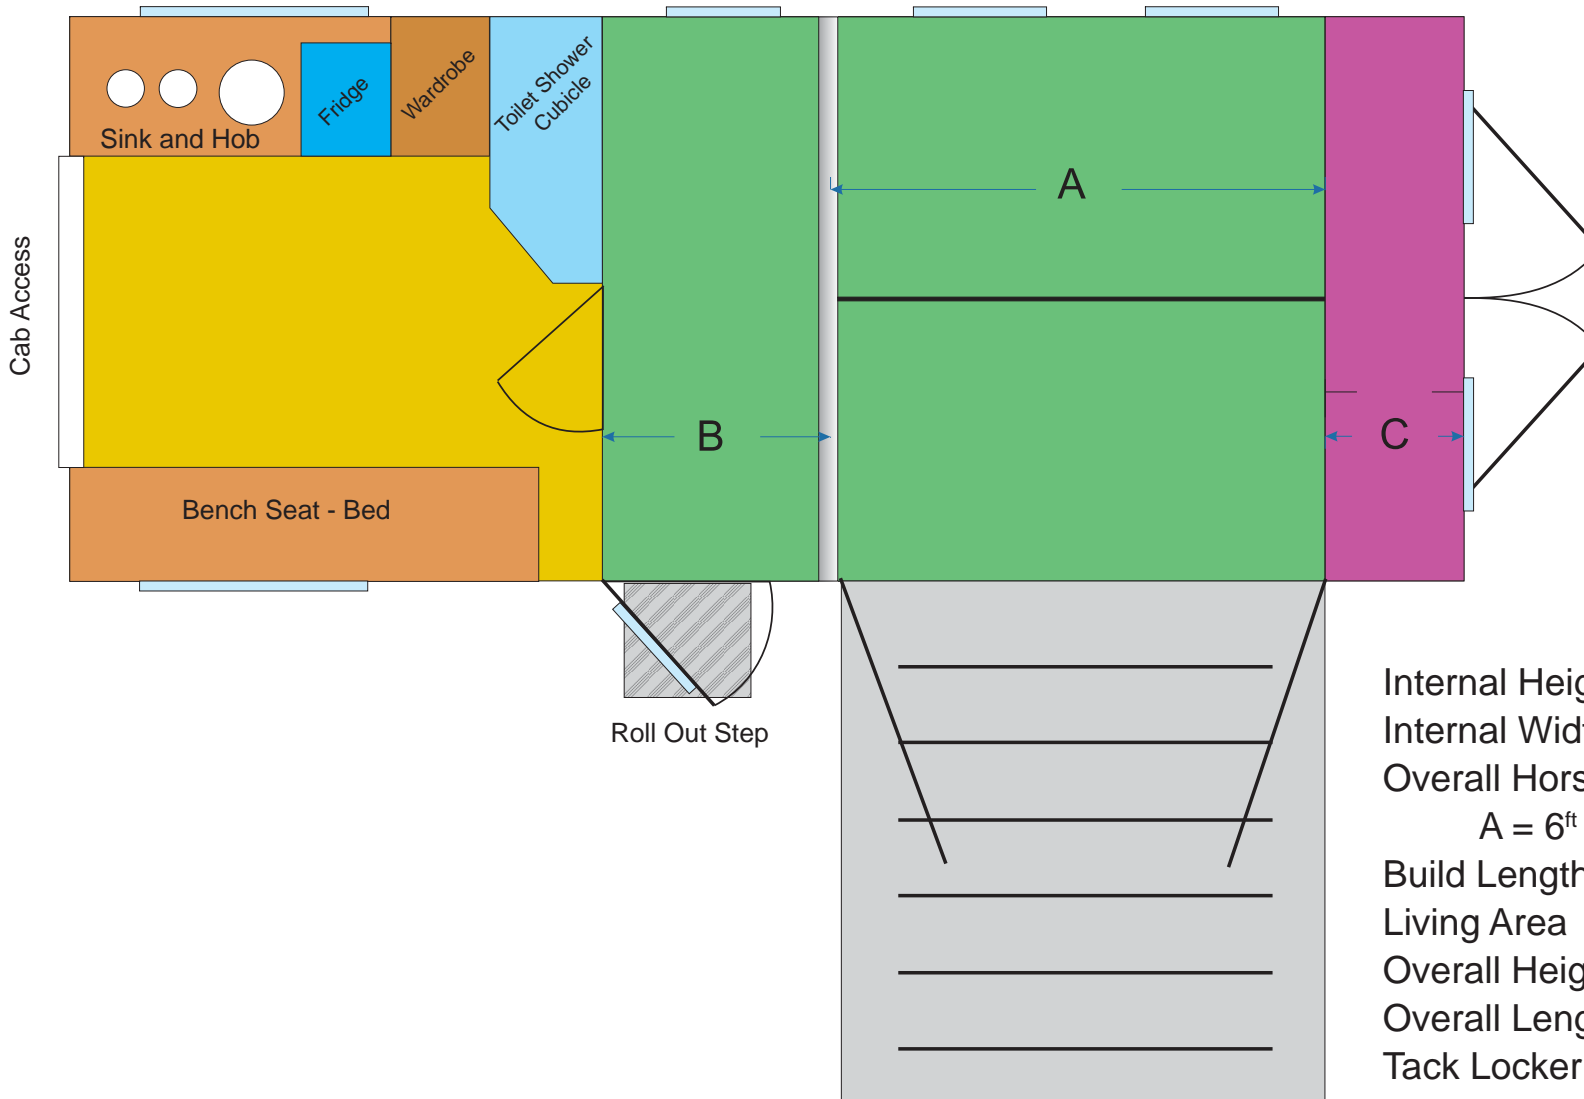

# Trophy Twin LWB Travelmaster 7.5 ton (plan view)

240 v Hook-Up, Twin Sockets  
 TV Mounted to Wall, External Aerial on Roof

Internal Height	7ft 9ins
Internal Width	7ft 6ins
Overall Horse Area	9ft 6ins
A = 6ft 6ins	B = 3ft
Build Length	18ft 6ins
Living Area	7ft x 7ft
Overall Height	10ft 8ins
Overall Length inc. Cab	24ft 6ins
Tack Locker 'C'	2ft
CCTV 2 Cameras (Horse Area/Reversing)	
Horse Wash Tanks and Gas Mounted Under Chassis	