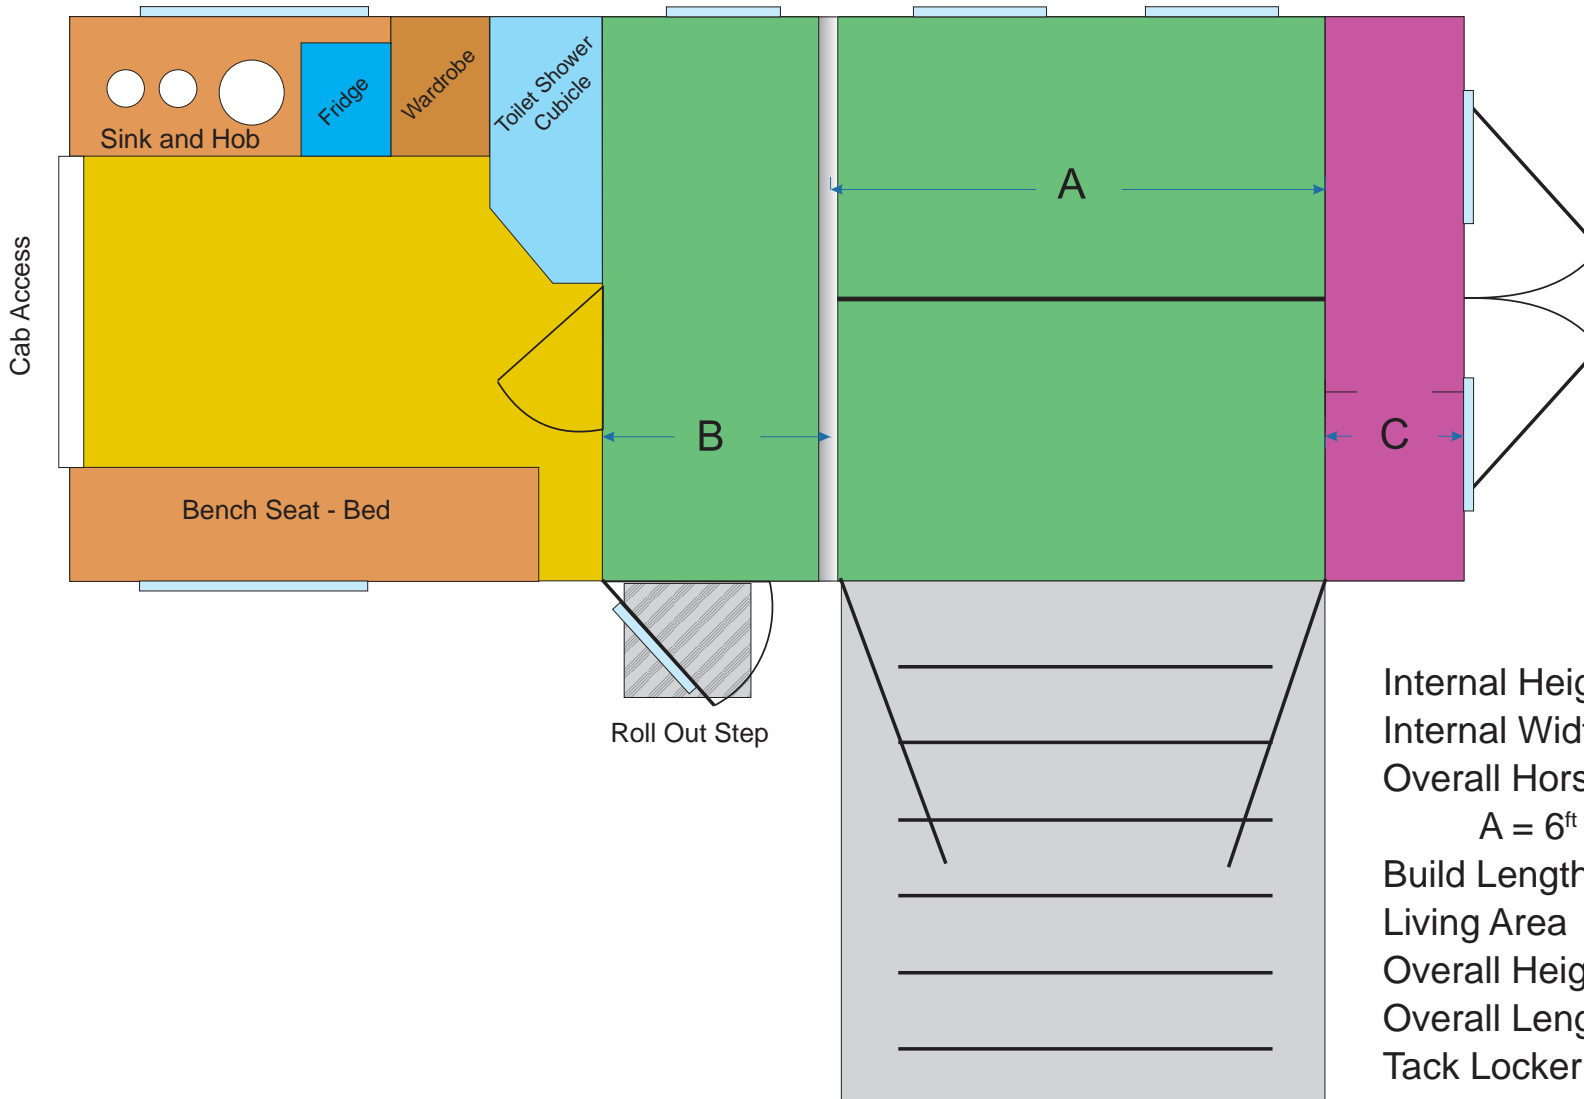

Trophy Twin LWB Travelmaster Full Living 6.5 ton *(plan view)*

240 v Hook-Up, Twin Sockets
 TV Mounted to Wall, External Aerial on Roof

- Internal Height 7ft 9ins
- Internal Width 7ft 6ins
- Overall Horse Area 9ft 6ins
- A = 6ft 6ins B = 3ft
- Build Length 18ft 6ins
- Living Area 7ft x 7ft
- Overall Height 10ft 8ins
- Overall Length inc. Cab 24ft 6ins
- Tack Locker 'C' 2ft
- CCTV 2 Cameras (Horse Area/Reversing)
- Horse Wash Tanks and Gas Mounted Under Chassis