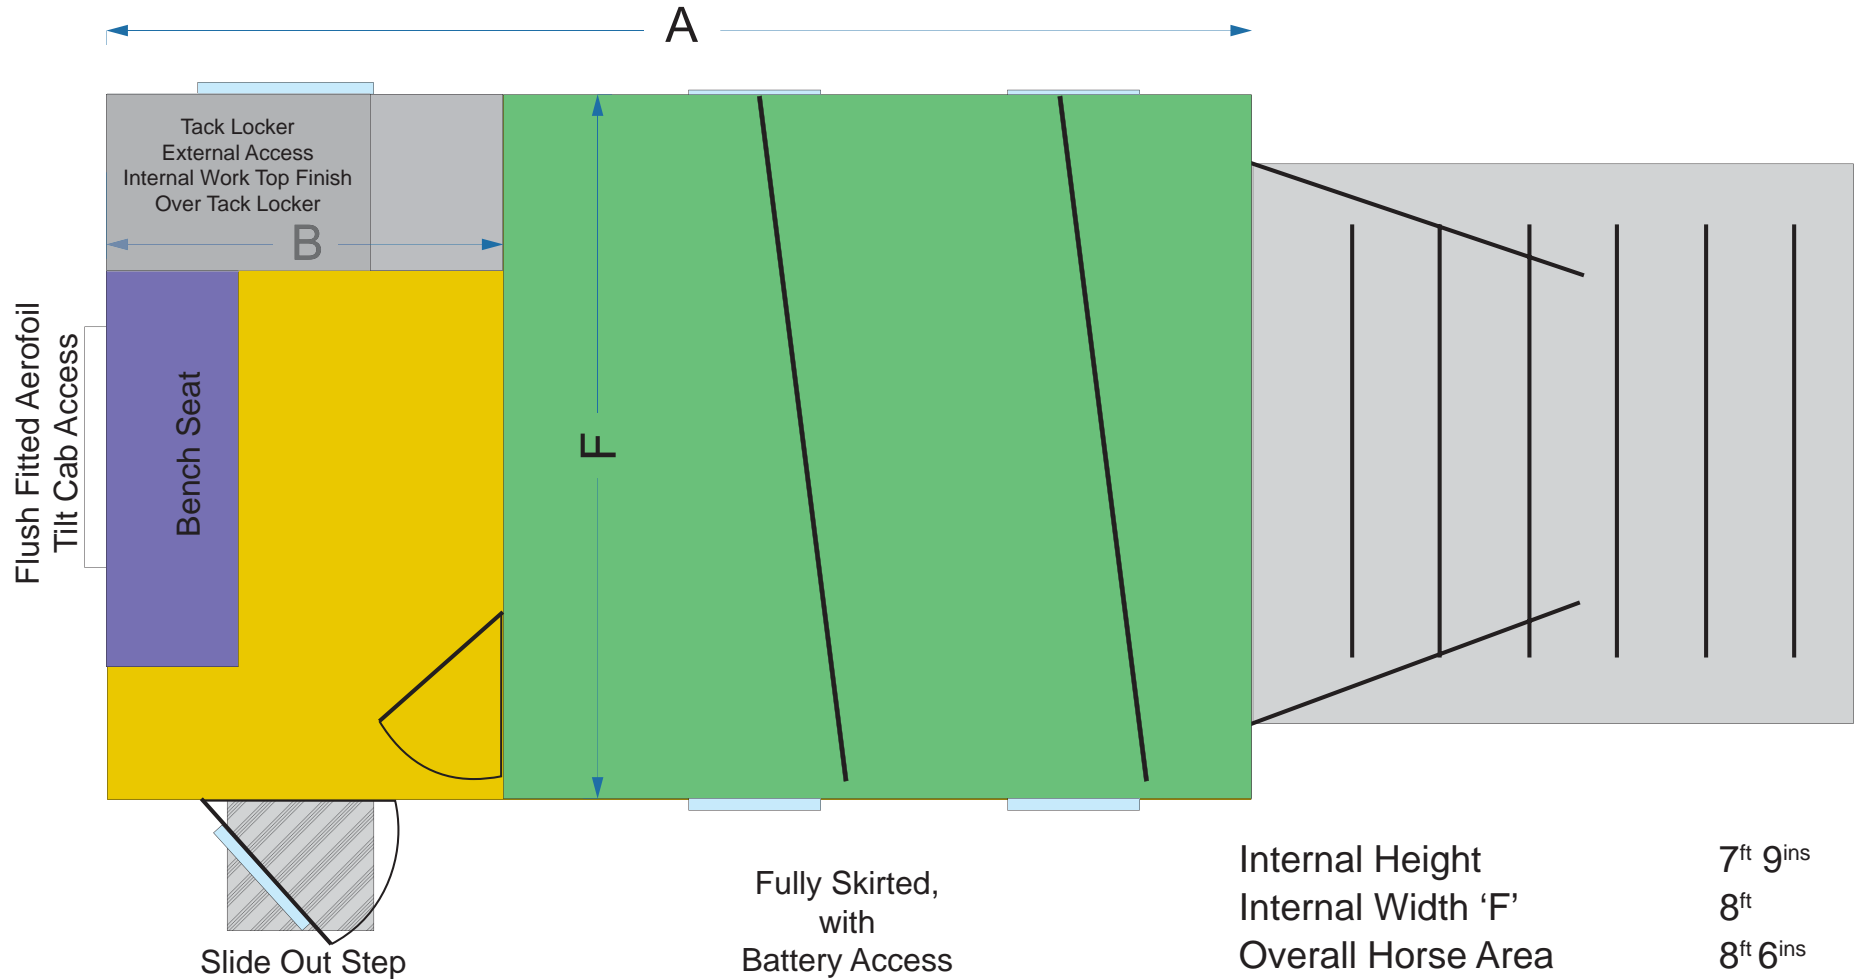

# Trophy Twin Tubby 7.5 ton (plan view)

Fully Skirted,  
with  
Battery Access

Internal Height	7ft 9 <sup>ins</sup>
Internal Width 'F'	8ft
Overall Horse Area	8ft 6 <sup>ins</sup>
Build Length 'A'	13 - 15 <sup>ft</sup>
Tack Area Bench Seat	4ft 6 <sup>ins</sup>
Overall Height	10ft 11 <sup>ins</sup>