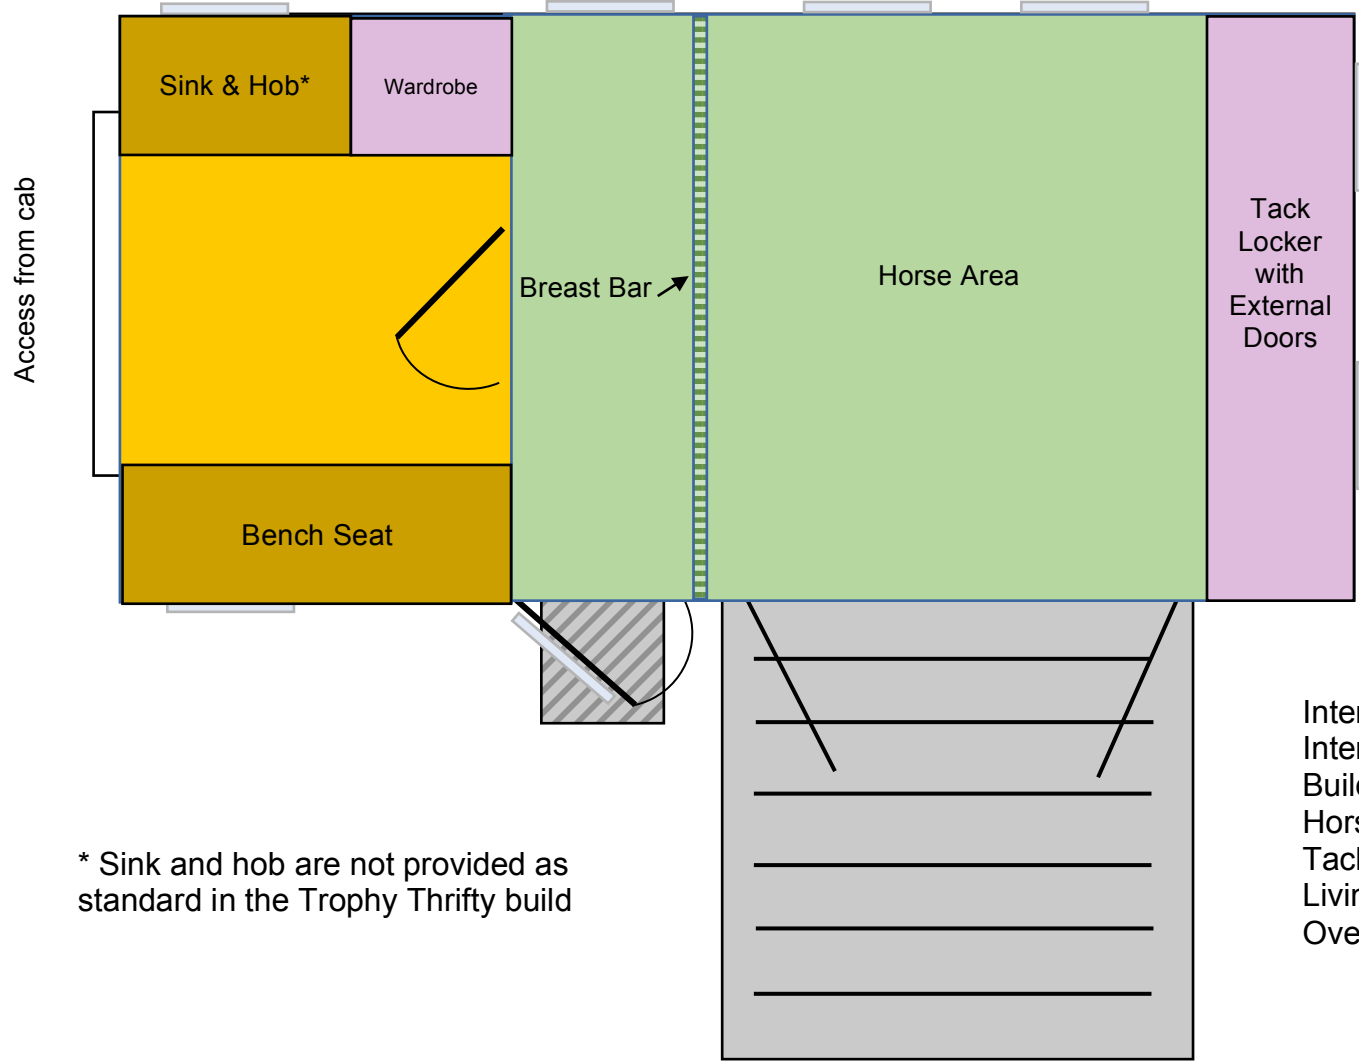

# Trophy Twin & Thrifty Long Wheel Base (LWB) - Plan View

\* Sink and hob are not provided as standard in the Trophy Thrifty build

Internal Height	7'9 / 236cm
Internal Width	7'5 / 226cm
Build Length	16' / 488cm
Horse Area Length	9'6 / 290cm
Tack Locker Length	1'6 / 46cm
Living Area Length	5' / 152cm
Overall Length (including cab)	21'2 / 645cm