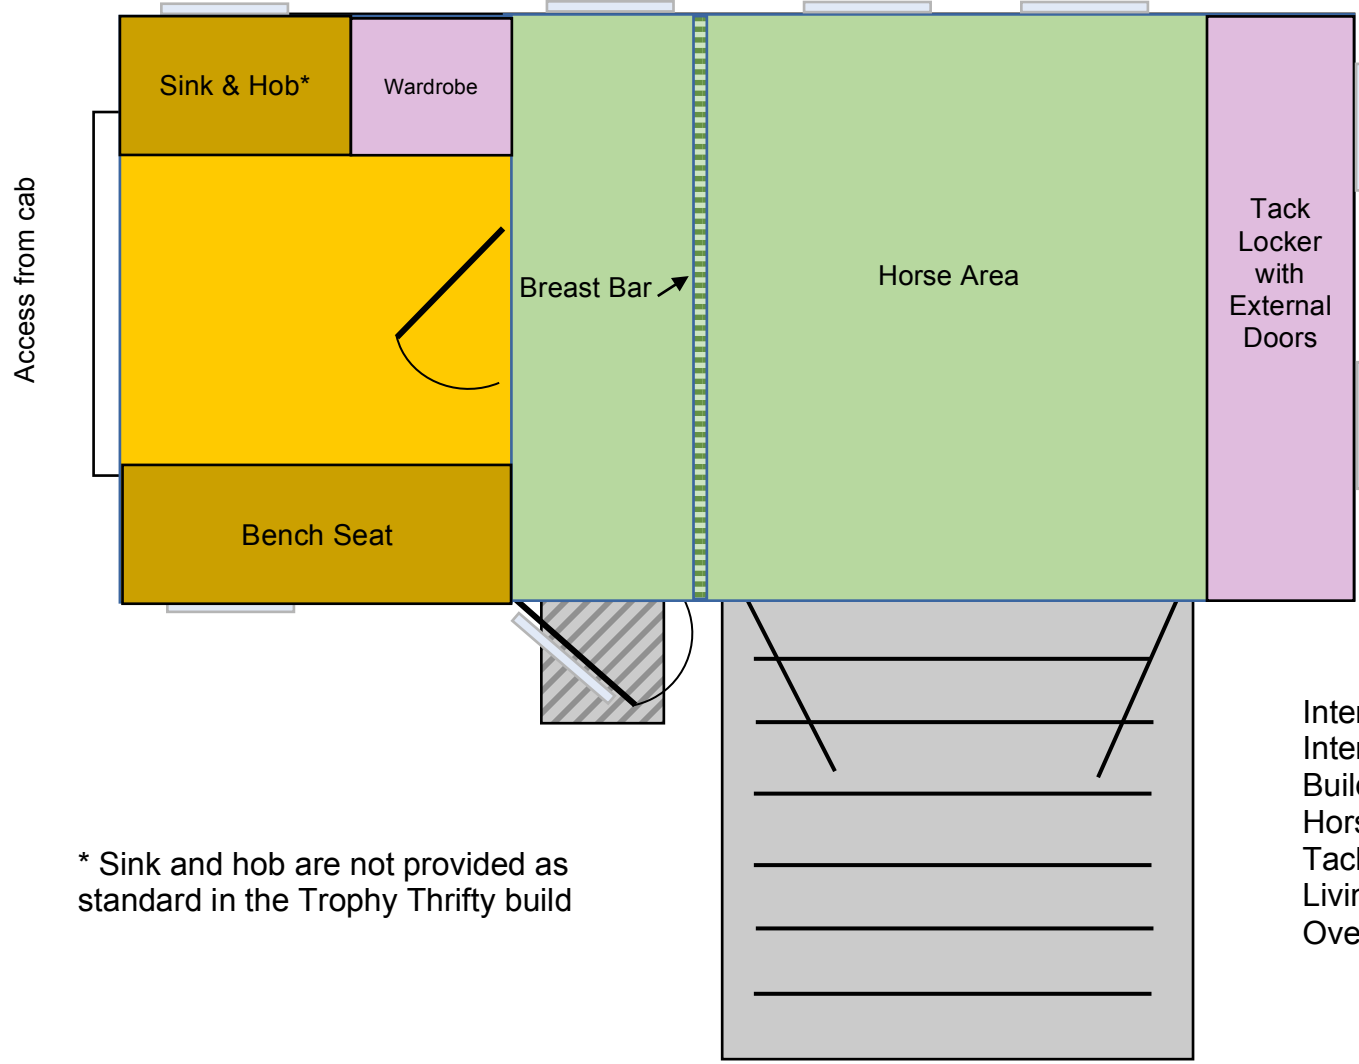

Trophy Twin & Thrifty Long Wheel Base (LWB) - Plan View

* Sink and hob are not provided as standard in the Trophy Thrifty build

Internal Height	7'9 / 236cm
Internal Width	7'5 / 226cm
Build Length	16' / 488cm
Horse Area Length	9'6 / 290cm
Tack Locker Length	1'6 / 46cm
Living Area Length	5' / 152cm
Overall Length (including cab)	21'2 / 645cm