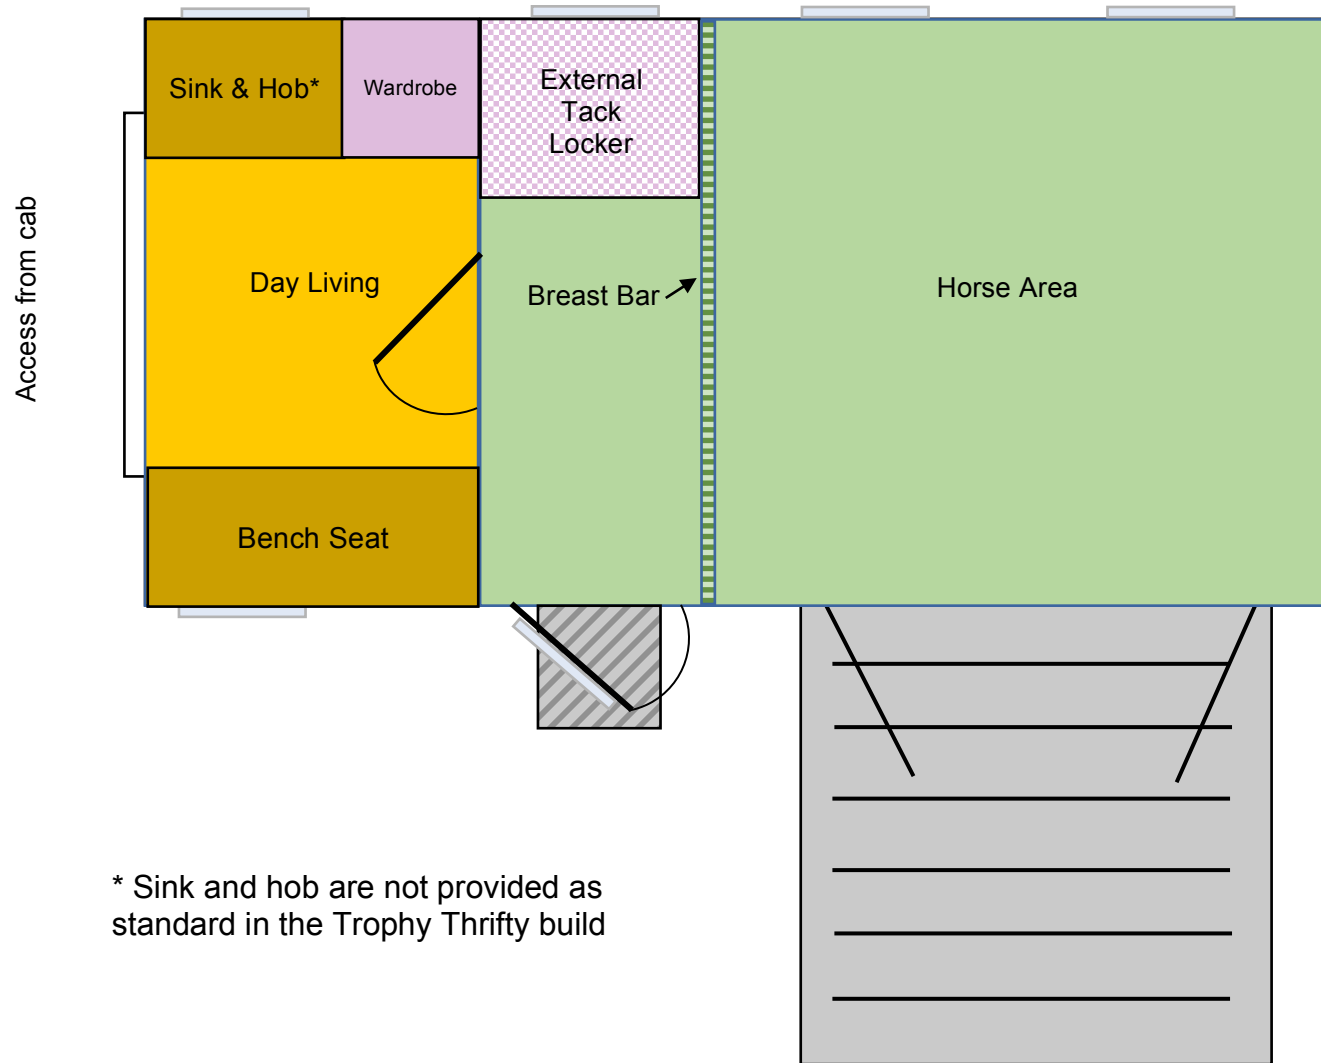

Trophy Twin & Thrifty Short Wheel Base (SWB) – Plan View

* Sink and hob are not provided as standard in the Trophy Thrifty build

Internal Height	7'9 / 236cm
Internal Width	7'5 / 226cm
Build Length	14' / 427cm
Horse Area Length	9'6 / 290cm
Tack Locker Length	2' x 2'10 / 61cm x 86cm
Living Area Length	4'6 / 137 cm
Overall Length (including cab)	19'6 / 594cm