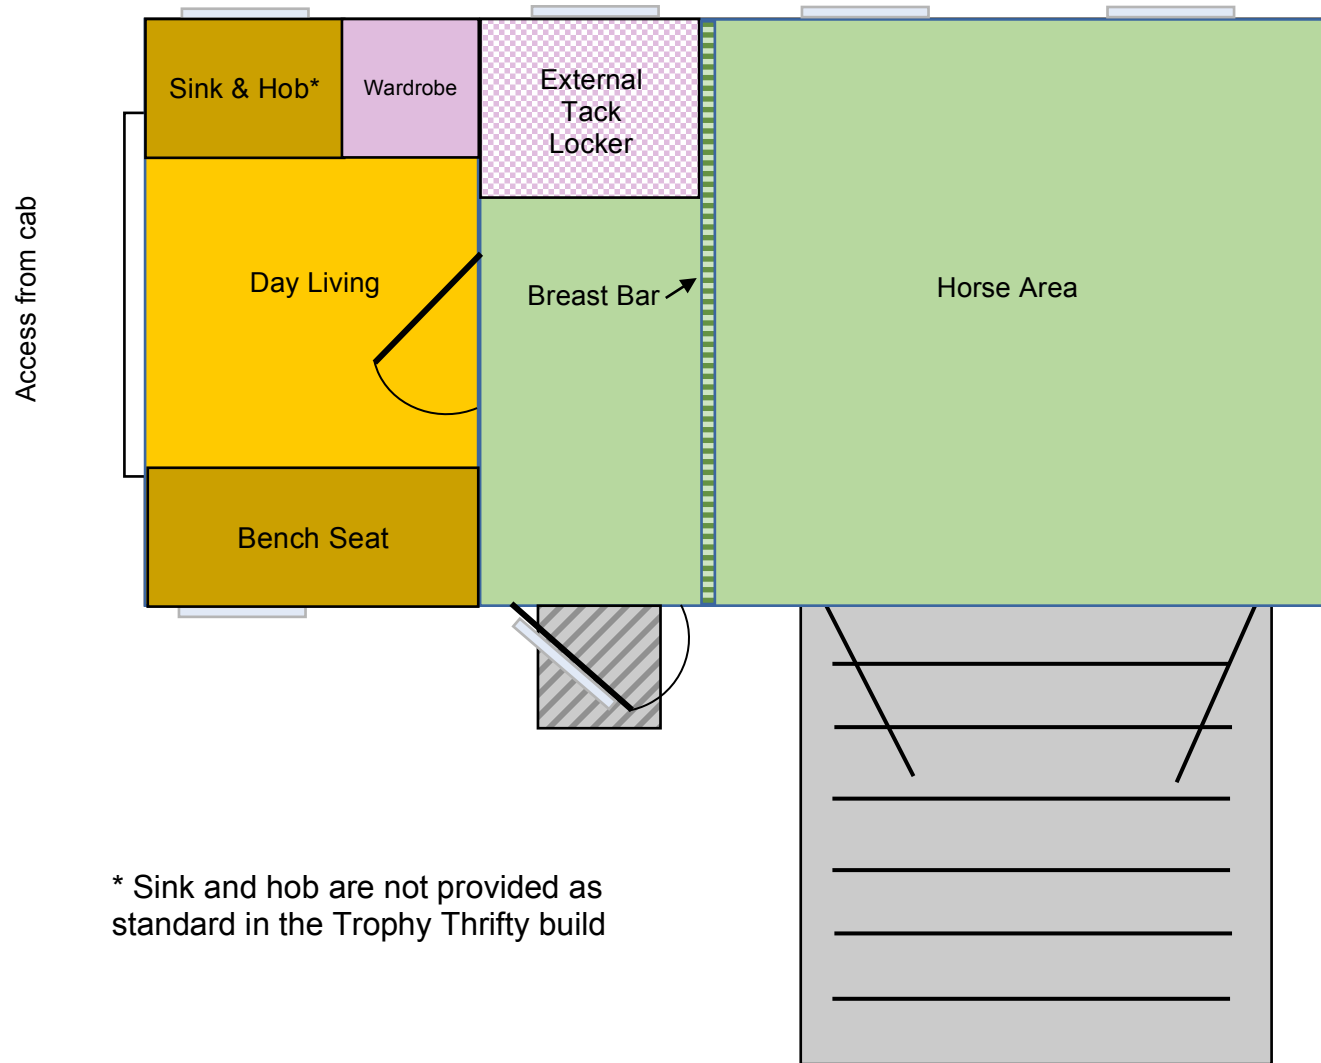

Trophy Twin & Thrifty Short Wheel Base (SWB) – Plan View

* Sink and hob are not provided as standard in the Trophy Thrifty build

Internal Height	7'9 / 236cm
Internal Width	7'5 / 226cm
Build Length	14' / 427cm
Horse Area Length	9'6 / 290cm
Tack Locker Length	2' x 2'10 / 61cm x 86cm
Living Area Length	4'6 / 137 cm
Overall Length (including cab)	19'6 / 594cm