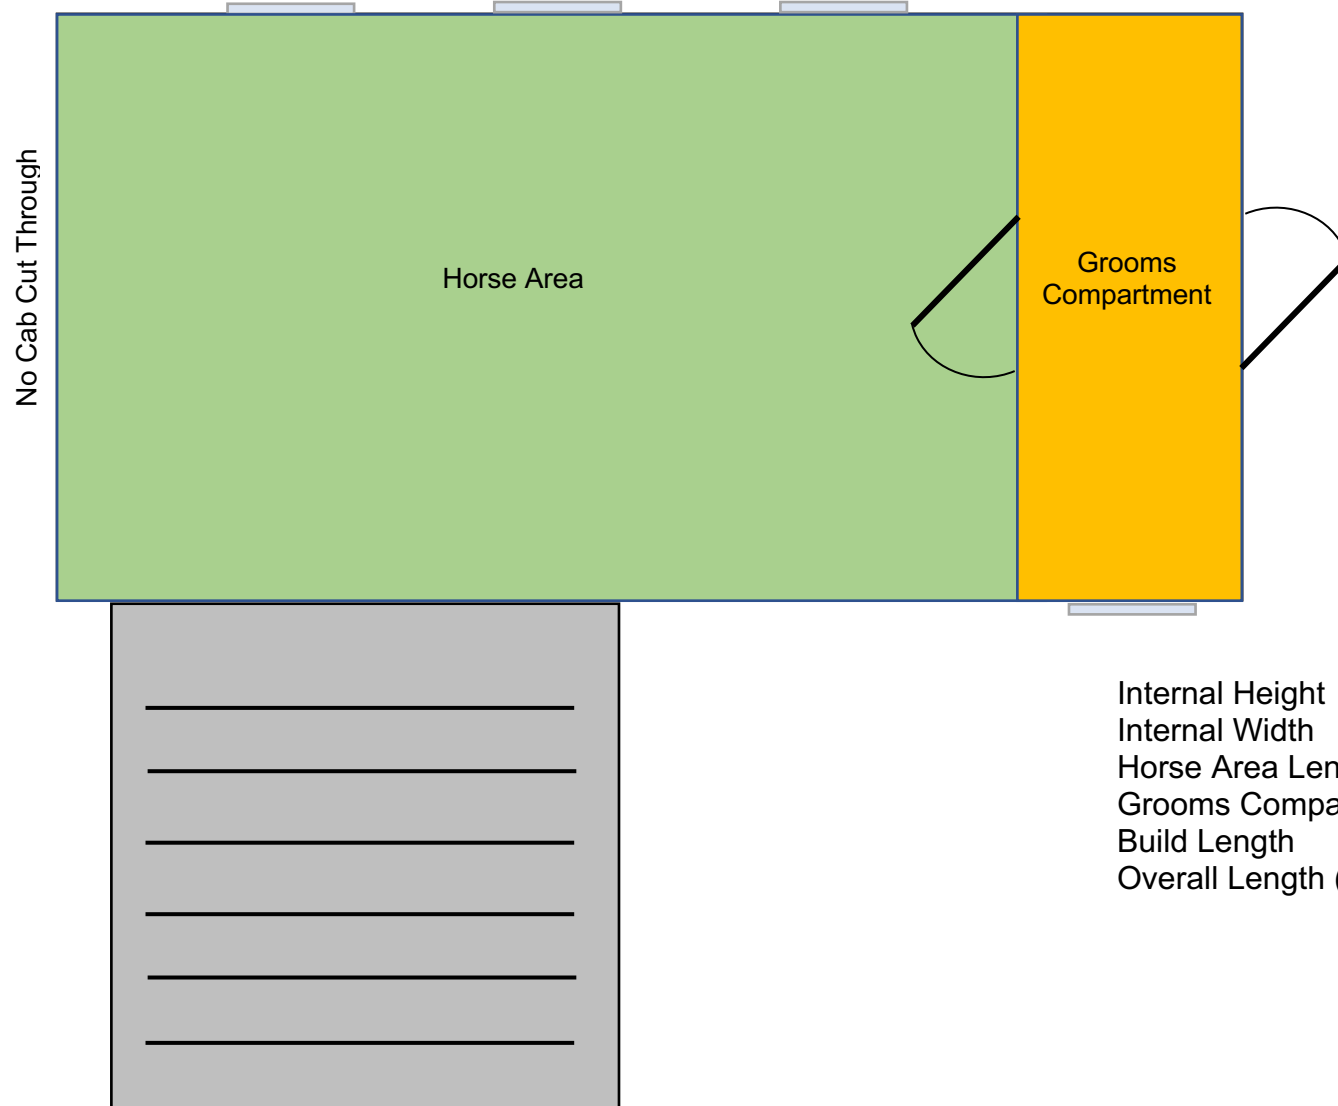

# Trophy 3.5 Tonne – Plan View

Internal Height	7'9 / 235cm
Internal Width	6'11 / 211cm
Horse Area Length	8'6 / 260cm
Grooms Compartment Length	3' / 91cm
Build Length	11'6 / 351cm
Overall Length (including cab)	18' / 549cm