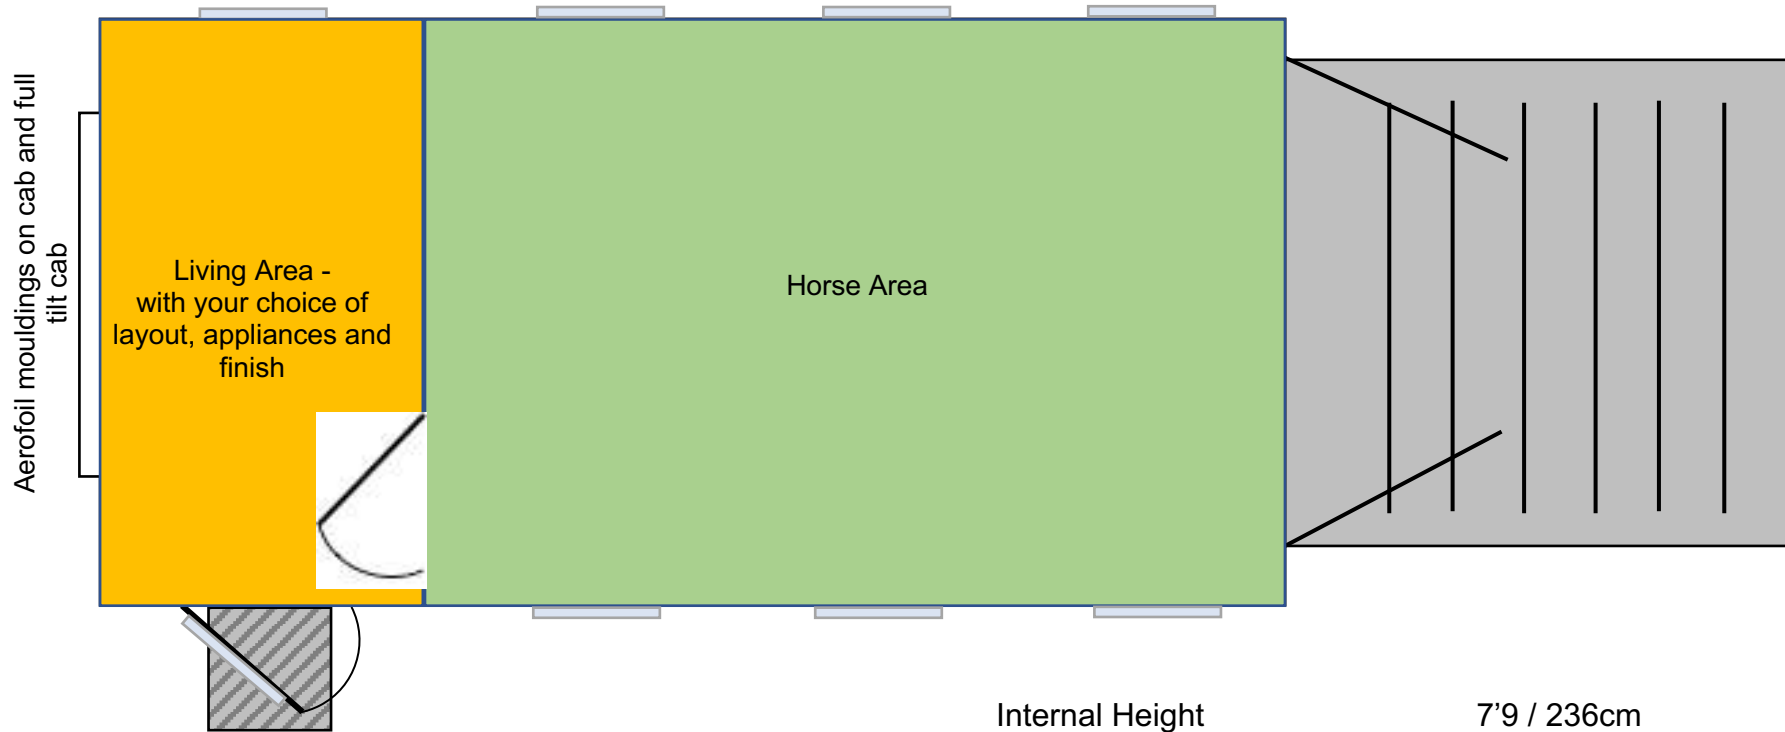

Trophy Tubby - Plan View

Internal Height	7'9 / 236cm
Internal Width	7'11 / 241cm
Build Length	12' – 16' / 366cm – 388cm
Overall Length (including cab)	17' – 21' / 518cm – 640cm

Number, location and size of tack lockers and actual size of horse area and living are all down to your individual requirements.

Generally, 10' / 305cm is dedicated to the horse area and 3' / 91cm is dedicated to the living.