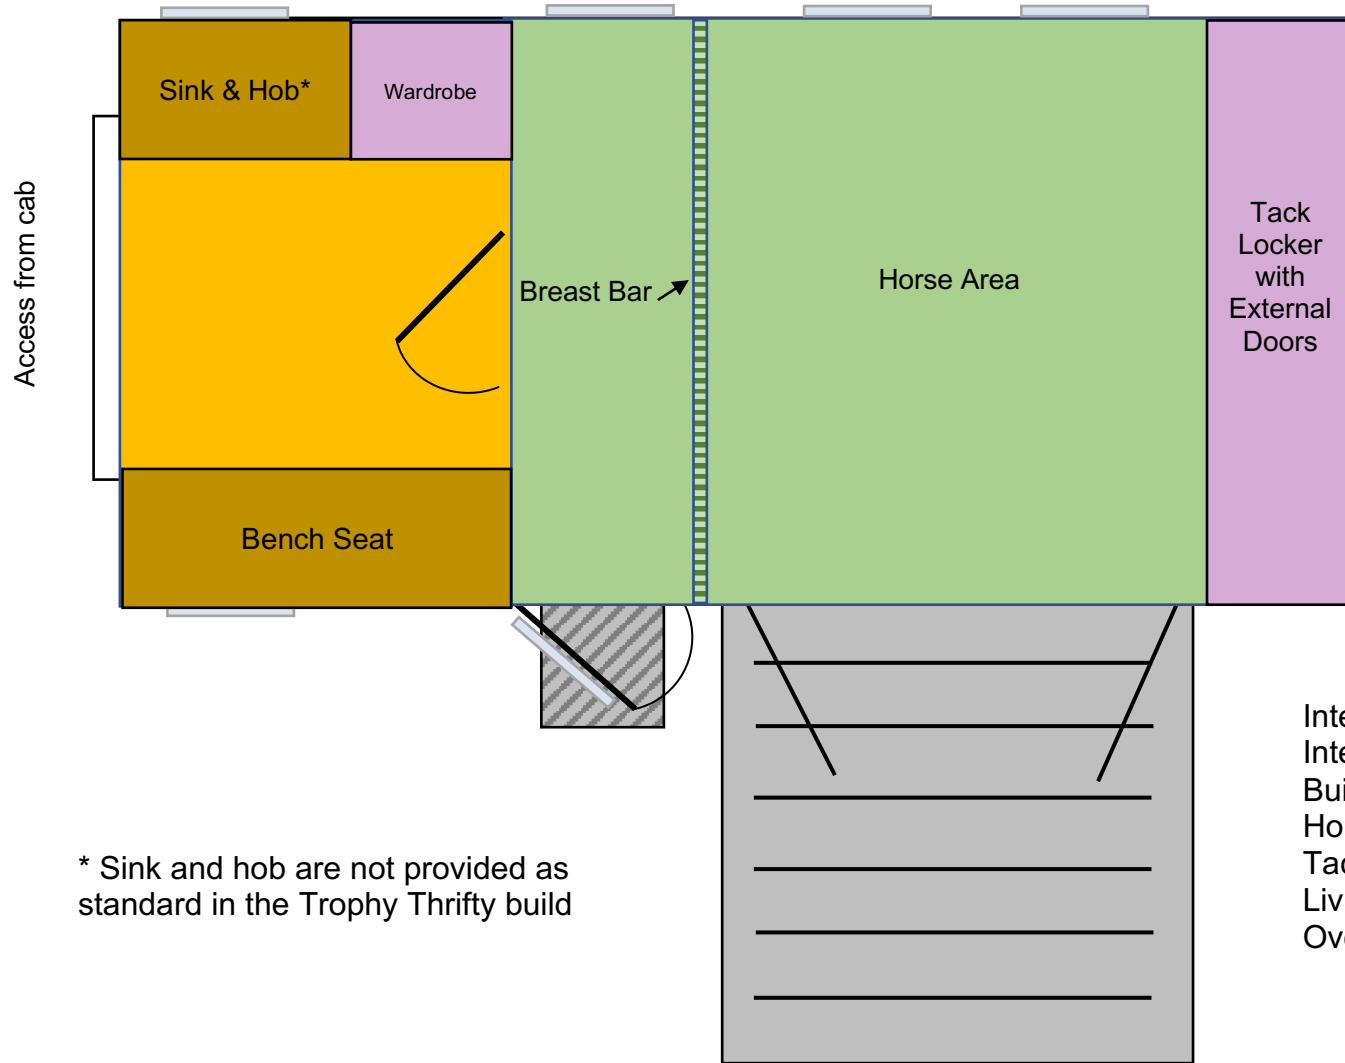

# Trophy Twin & Thrifty Long Wheel Base (LWB) - Plan View

Internal Height	7'9 / 236cm
Internal Width	7'5 / 226cm
Build Length	16' / 488cm
Horse Area Length	9'6 / 290cm
Tack Locker Length	1'6 / 46cm
Living Area Length	5' / 152cm
Overall Length (including cab)	21'2 / 645cm