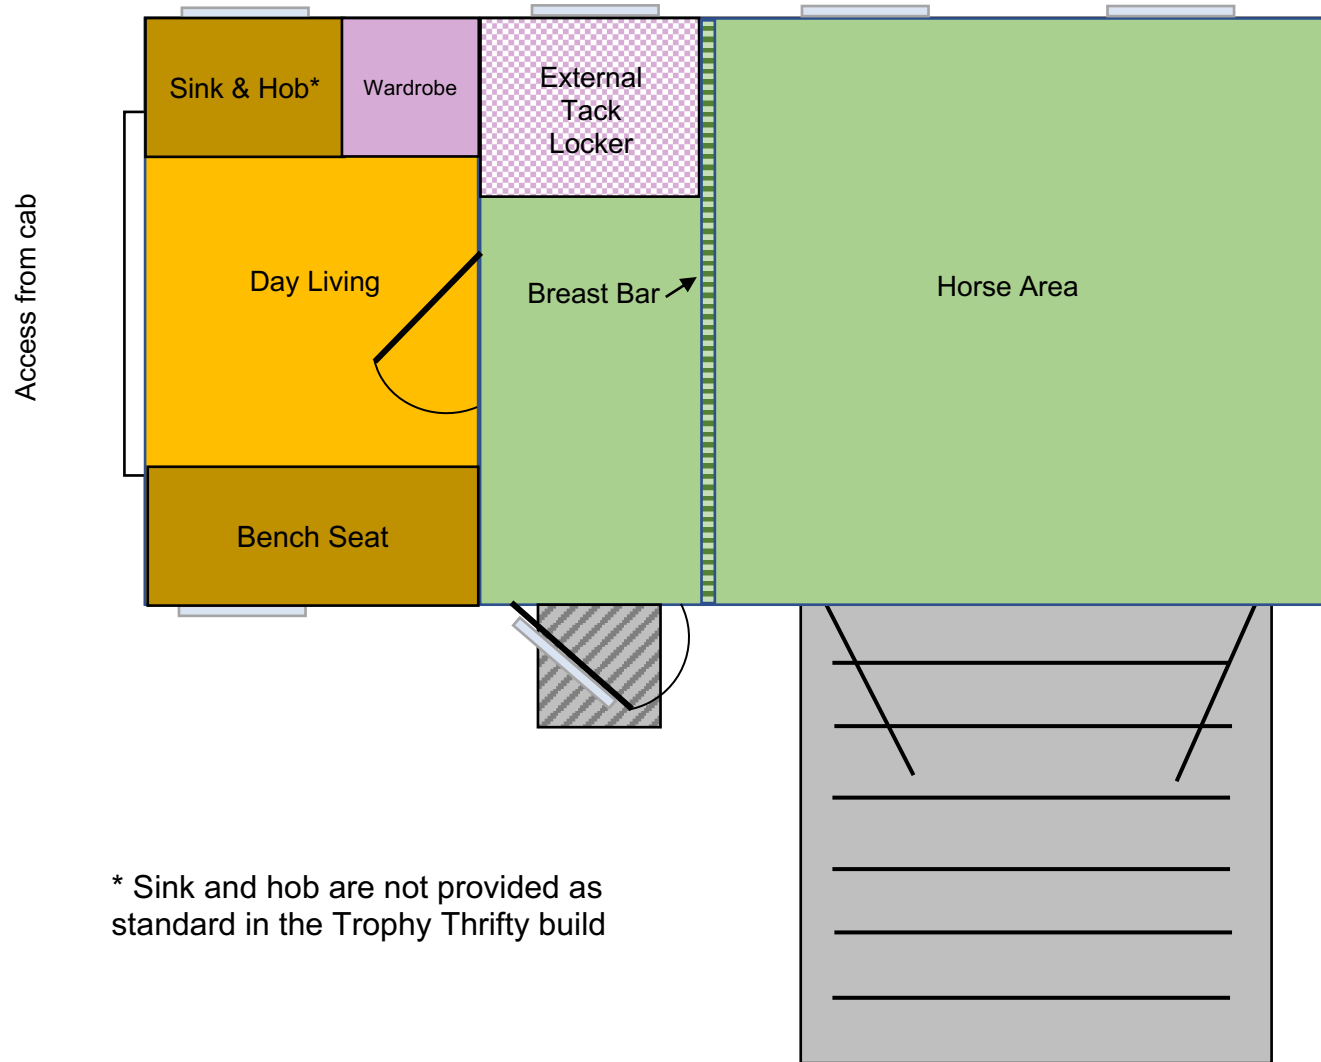

Trophy Twin & Thrifty Short Wheel Base (SWB) – Plan View

* Sink and hob are not provided as standard in the Trophy Thrifty build

Internal Height	7'9 / 236cm
Internal Width	7'5 / 226cm
Build Length	14' / 427cm
Horse Area Length	9'6 / 290cm
Tack Locker Length	2' x 2'10 / 61cm x 86cm
Living Area Length	4'6 / 137 cm
Overall Length (including cab)	19'6 / 594cm